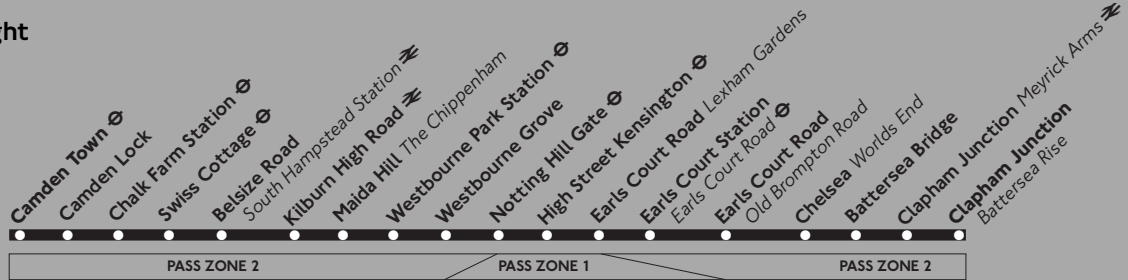

## Camden Town - Kensington - Clapham Junction

To stop the bus, always indicate clearly to the driver

Every night

One-day Bus Passes, LT Cards and Travelcards cannot be used on night buses. Weekend Travelcards may be used during the night following the first day of validity only.

### Sunday night/Monday morning to Thursday night/Friday morning

Camden Town Station ⇄	0125	0225	0325	0425
Chalk Farm Station ⇄	0130	0230	0330	0430
Swiss Cottage Station ⇄	0134	0234	0334	0434
Kilburn High Road Station ⇄	0138	0238	0338	0438
Maida Hill The Chippenham	0142	0242	0342	0442
Westbourne Park Station ⇄	0145	0245	0345	0445
Notting Hill Gate ⇄	0149	0249	0349	0449
High Street Kensington Station ⇄	0153	0253	0353	0453
Earls Court Station Earls Court Rd ⇄	0158	0258	0358	0458
Chelsea Worlds End	0201	0301	0401	0501
Clapham Junction Meyrick Arms ⇄	0210	0310	0410	0510
Clapham Junction Battersea Rise	0212	0312	0412	---

### Friday night/Saturday morning and Saturday night/Sunday morning

Camden Town Station ⇄	0100	0130	0200	0230	0300	0330	0400	0430
Chalk Farm Station ⇄	0105	0135	0205	0235	0305	0335	0405	0435
Swiss Cottage Station ⇄	0109	0139	0209	0239	0309	0339	0409	0439
Kilburn High Road Station ⇄	0113	0143	0213	0243	0313	0343	0413	0443
Maida Hill The Chippenham	0117	0147	0217	0247	0317	0347	0417	0447
Westbourne Park Station ⇄	0120	0150	0220	0250	0320	0350	0420	0450
Notting Hill Gate ⇄	0124	0154	0224	0254	0324	0354	0424	0454
High Street Kensington Station ⇄	0128	0158	0228	0258	0328	0358	0428	0458
Earls Court Station Earls Court Rd ⇄	0133	0203	0233	0303	0333	0403	0433	0503
Chelsea Worlds End	0136	0206	0236	0306	0336	0406	0436	0506
Clapham Junction Meyrick Arms ⇄	0145	0215	0245	0315	0345	0415	0445	0515
Clapham Junction Battersea Rise	0147	0217	0247	0317	0347	0417	---	---